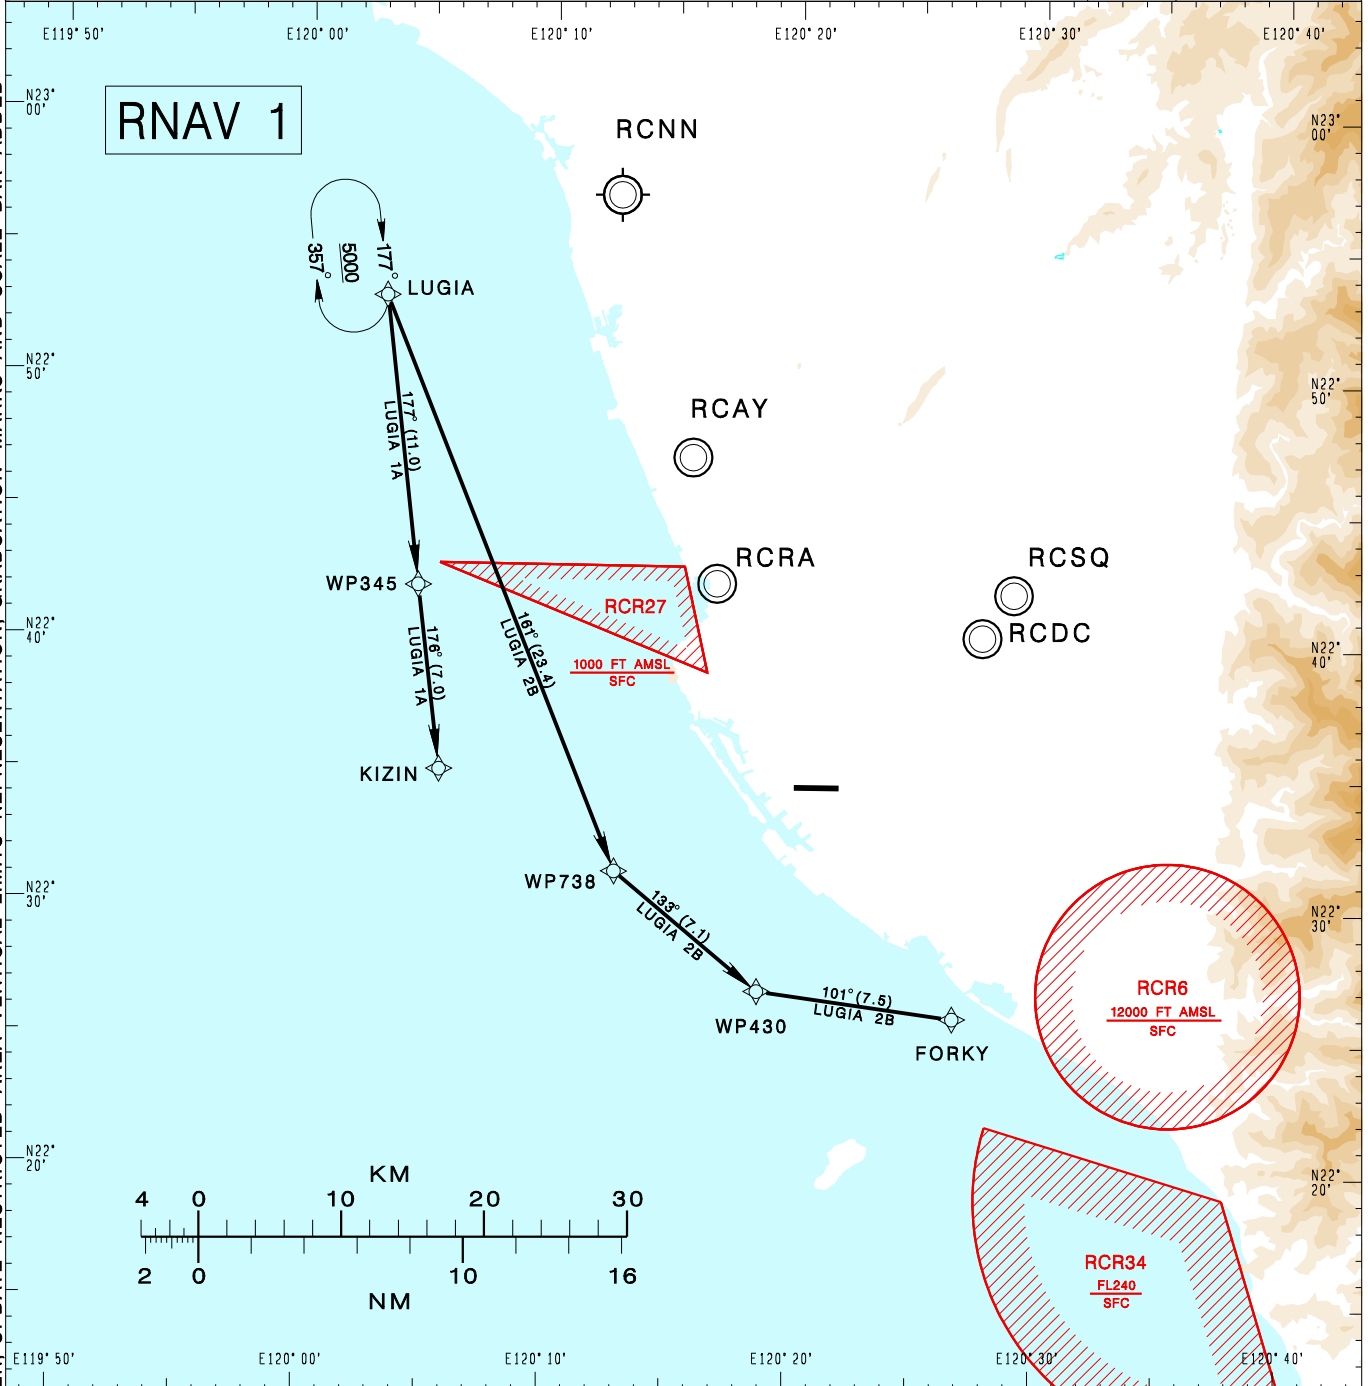

高雄國際機場
KAOHSIUNG INTL AD

RCKH STAR
LUGIA 1A RNAV(RWY09)
LUGIA 2B RNAV(RWY27)

TAIPEI ACC 126.7 129.1	KAOHSIUNG APP 124.7 125.7	ATIS 127.8	VAR 4° W ↑ 12100' MSA ARP 25NM	
Apt Elev: 32'		Trans Level: FL130		Trans Alt: 11,000'
BEARINGS ARE MAGNETIC; DISTANCES ARE NAUTICAL MILES; ELEVATIONS, HEIGHTS IN FEET				

CHANGES: NEW PAGE NUMBER, UPDATE RESTRICTED AREA, VERTICAL LIMITS REPRESENTATION, GRADUATION MARKS AND SCALE BAR ADDED

LUGIA ONE ALFA RNAV ARRIVAL
Depart LUGIA then to WP345, KIZIN.
Cross WP345 at or above 5,000ft, cross KIZIN at or above 3,000ft.

LUGIA TWO BRAVO RNAV ARRIVAL
Depart LUGIA, then to WP738, WP430, FORKY.
Cross WP738 at or above 9,000ft, cross FORKY at or above 4,000ft.

NOTE
LUGIA 2B: ATS surveillance required.